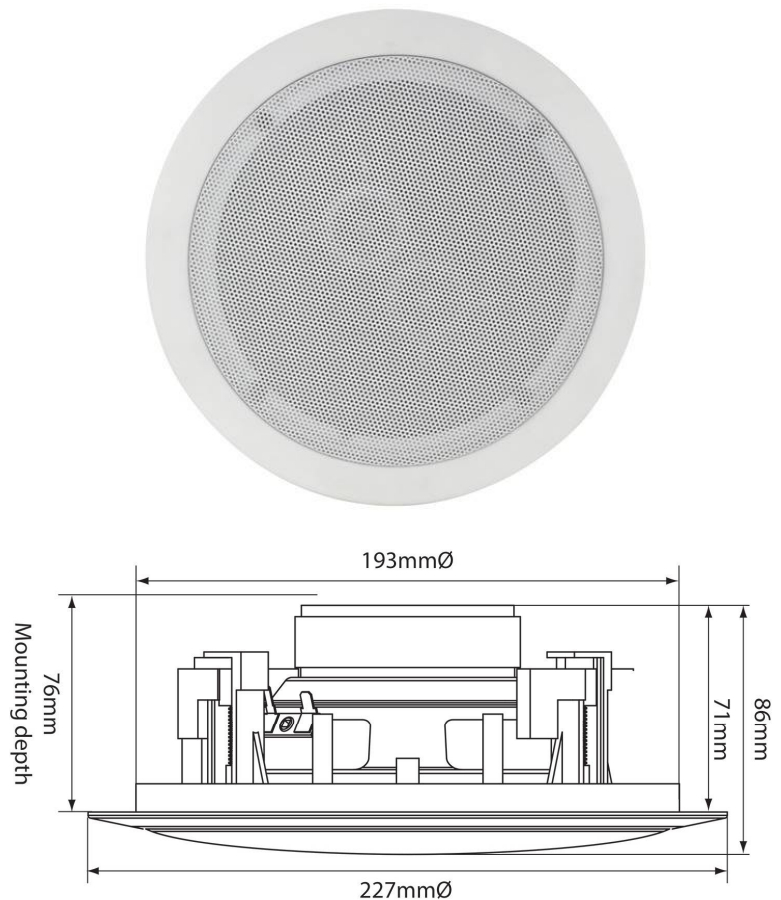

## 16.5cm (6.5") DUAL VOICE COIL CEILING SPEAKER WITH DUAL TWEETERS

A ceiling mount speaker that provides both left and right stereo channels from a single point, whilst maintaining channel separation. The speaker has dual mylar dome tweeters combined with a dual voice coil, polypropylene woofer to deliver a full, rich sound. Ideal for installation in small rooms.

Woofer 165mm $\varnothing$  (6.5")

Tweeter 2 x 13mm $\varnothing$  (0.5")

Frequency response 70Hz - 20kHz

Power max. 50W + 50W

Power rms 25W + 25W

Cutout 193mm $\varnothing$

Impedance 2 x 8 ohms

Dispersion angle 160°

Mounting depth 76mm

Sensitivity @ 1W/1m 82dB ( $\pm$ 2dB)

Dimensions 86 x 227mm $\varnothing$

Weight 1.4kg