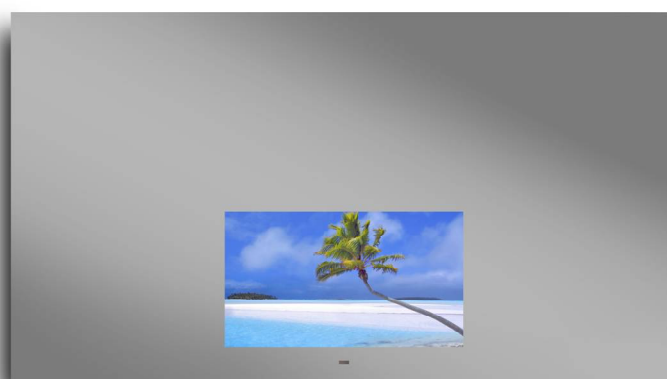

Inputs:

- 1 * Dual Tuner
- 2 * HDMI
- 1 * RS232
- 1 * USB
- 2 * Speaker Out
- 1 * Audio Out

Box Contains:

Waterproof LCD TV, 2 x waterproof ceiling speakers, waterproof remote control, cabling required and user manual. Includes wall mount bracket.