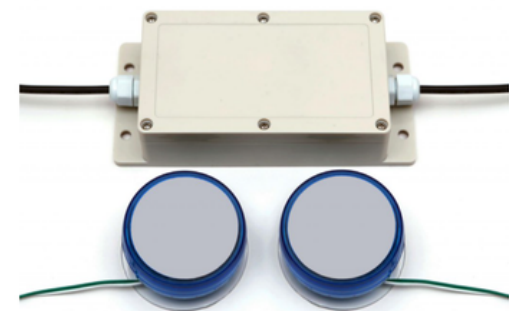

TechVision, est 2006

- Bespoke sized Bathroom Mirror TVs
- The TV can be situated anywhere within the mirror
- Options of mirror glass are available
- Supplied with a Samsung one connect box, for easy installation
- Comes with ceiling speakers as standard, or can be connected to our Soundbathe system

Bedroom Mirror TV

Made to measure
Bedroom Mirror TVs.
Designed to intergrate
seamlessly with your
decor.

Incorporates any size of
Samsung Smart TV.

Available as either
frameless or with a choice
of frames.