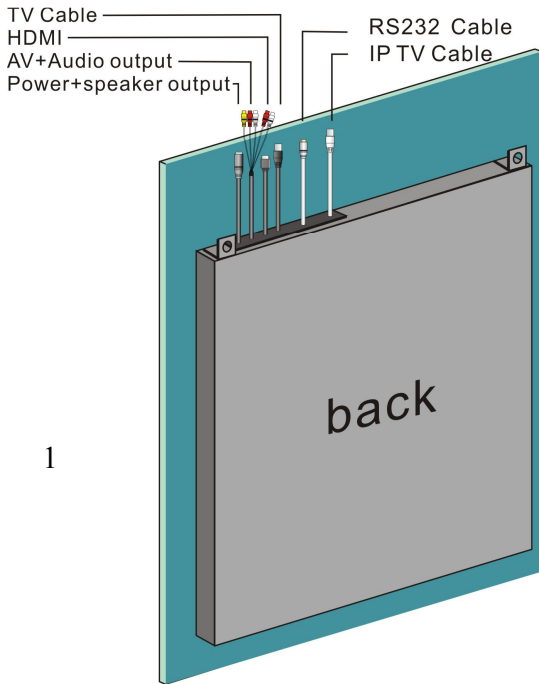

Technical Drawings & Installation

Drawing (1) shows a picture of the TV unit. This TV is fitted behind a larger mirror using brackets which are glued to the mirror. An illustration of this can be seen in drawing (2).

Finally a wall bracket is fixed to the wall and the whole unit can be hung onto the wall as in drawing (3)

The vanity TV unit is designed such that it hangs no more than 25cm from the wall.