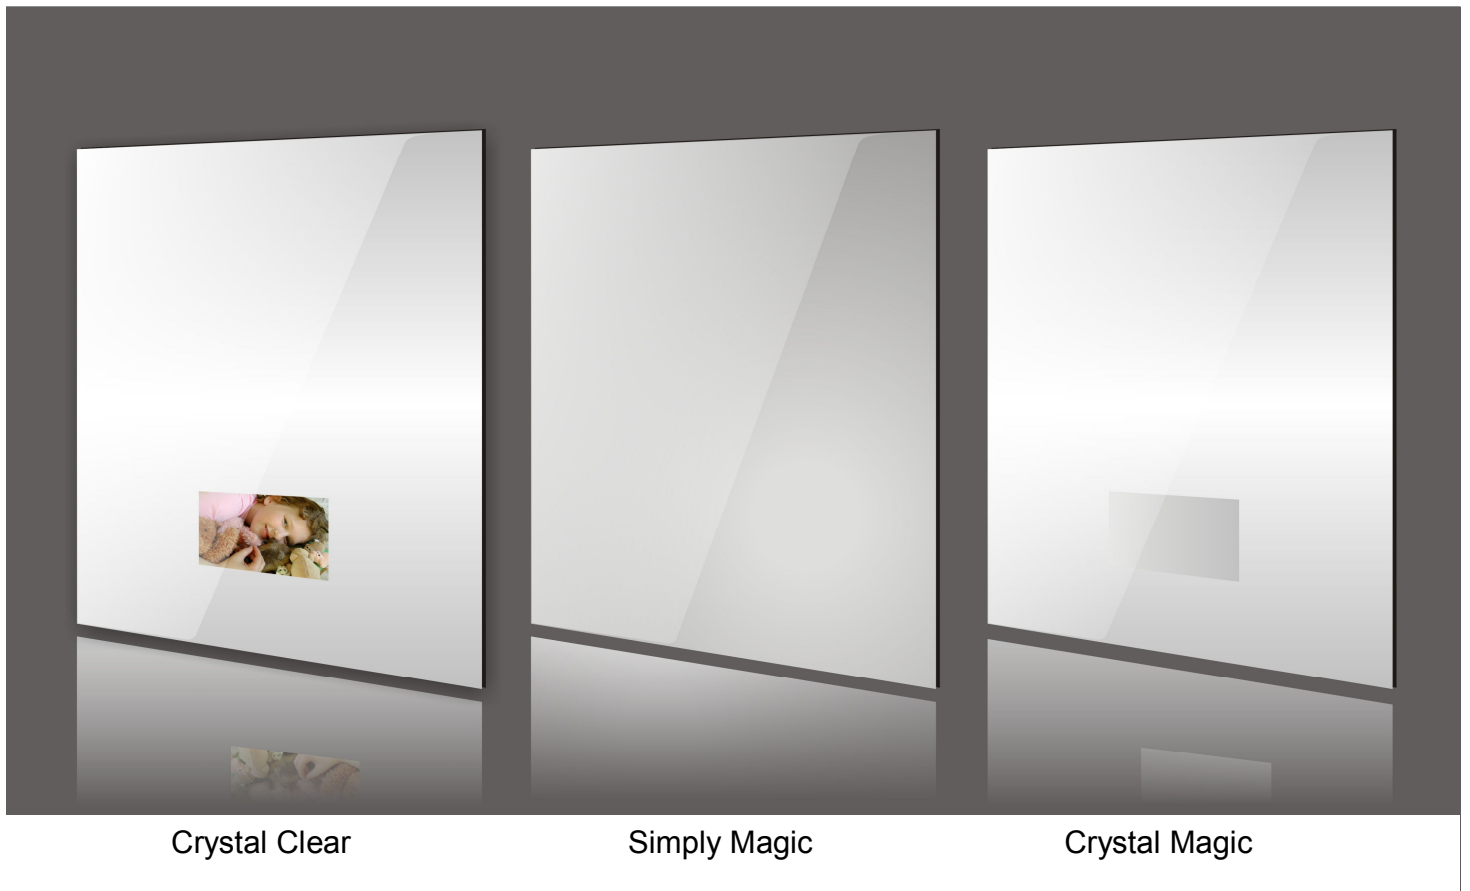

Vanity Mirror TV

Model – VTV1900

Key Features:

- ✓ Standard Mirror sizes - 900mm x 800mm, 900mm x 1200mm
- ✓ Choice of finish: Simply Magic, Crystal Magic or Crystal Clear
- ✓ TV has a high-bright LCD TFT panel.
- ✓ TV incorporates European digital tuners and analogue tuners
- ✓ TV is waterproof rated IP56, so suitable for use in all wet environments
- ✓ Built-in AM/FM Radio
- ✓ Bluetooth connectivity
- ✓ Comes with separate stereo ceiling speakers
- ✓ Controlled using a waterproof remote control

TV Connections:

Dual Tuner (DVB-T & PAL)

HDMI – 1080p

Composite

Audio OUT

AMP OUT

Choice of Finishes

Crystal Clear – A crystal mirror incorporates a clear screen TV. When the TV is switched 'off' a black rectangle is visible in the mirror.

Simply Magic – A grey style mirror creates the illusion of an invisible TV when TV is switched 'off'. Please note this is a darker mirror than a crystal mirror.

Crystal Magic – A crystal mirror incorporates a grey style mirror TV. When the TV is switched 'off' the screen is visible as a darker mirror within the mirror.