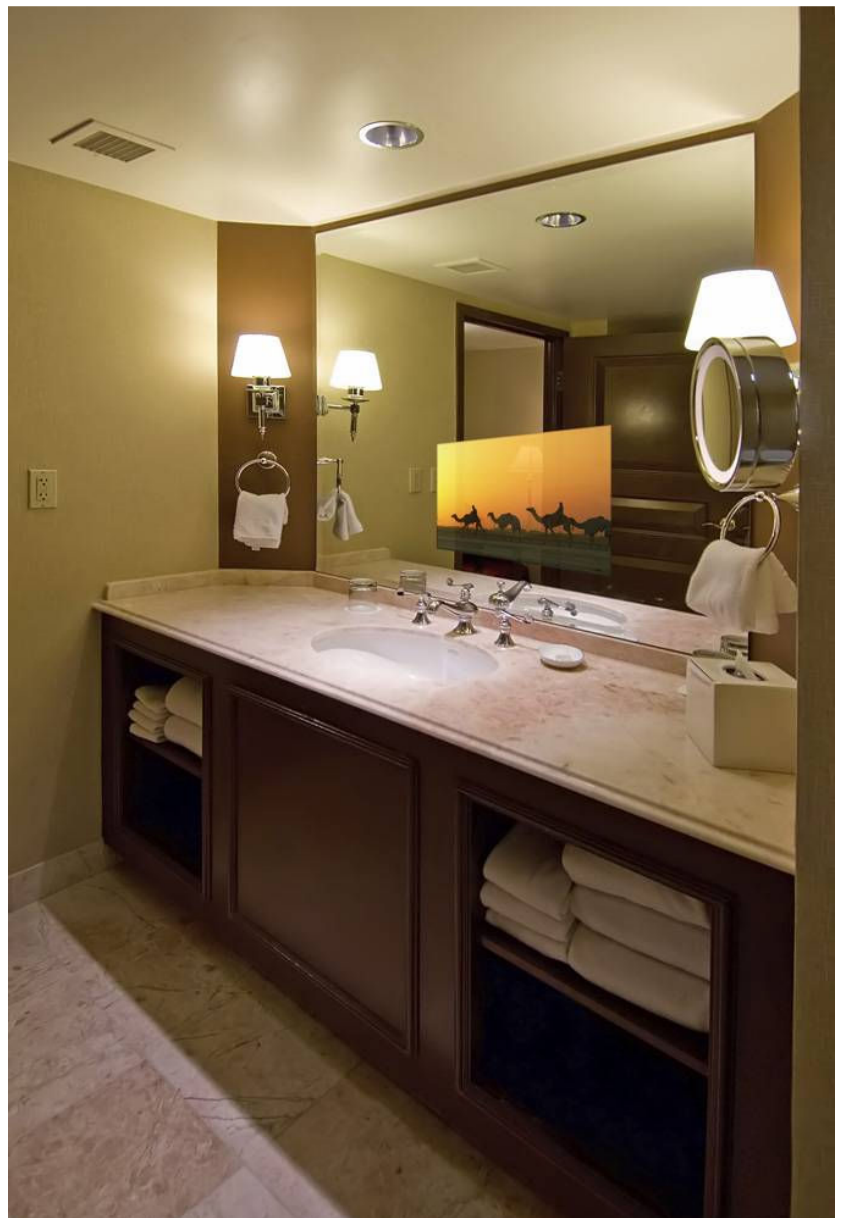

Vanity Mirror TV

Model – VTV1900

Key Features:

- ✓ Standard Mirror sizes - 900mm x 800mm, 900mm x 1200mm
- ✓ Choice of finish: Simply Magic, Crystal Magic or Crystal Clear
- ✓ TV has a high-bright LCD TFT panel.
- ✓ TV incorporates European digital tuners and analogue tuners
- ✓ TV is waterproof rated IP56, so suitable for use in all wet environments
- ✓ Built-in AM/FM Radio
- ✓ Bluetooth connectivity
- ✓ Comes with separate stereo ceiling speakers
- ✓ Controlled using a waterproof remote control

TV Connections:

Dual Tuner (DVB-T & PAL)

HDMI – 1080p

Composite

Audio OUT

AMP OUT

Choice of Finishes

Crystal Clear – A crystal mirror incorporates a clear screen TV. When the TV is switched 'off' a black rectangle is visible in the mirror.

Simply Magic – A grey style mirror creates the illusion of an invisible TV when TV is switched 'off'. Please note this is a darker mirror than a crystal mirror.

Crystal Magic – A crystal mirror incorporates a grey style mirror TV. When the TV is switched 'off' the screen is visible as a darker mirror within the mirror.